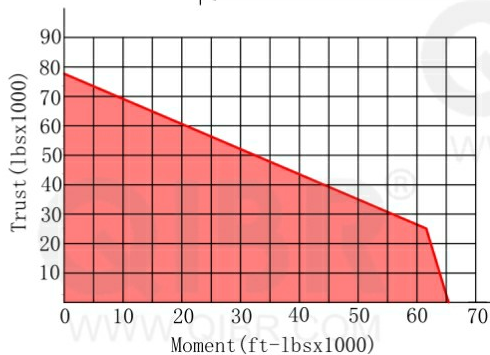

INCH DIMENSION

**QIBR**  
BEARINGS

LUOYANG QIBR BEARING CO., LTD

<http://www.QIBR.com>

FOUR-POINT  
CONTACT BALL  
SLEWING BEARING

PART  
NUMBER QRK6-37N1Z