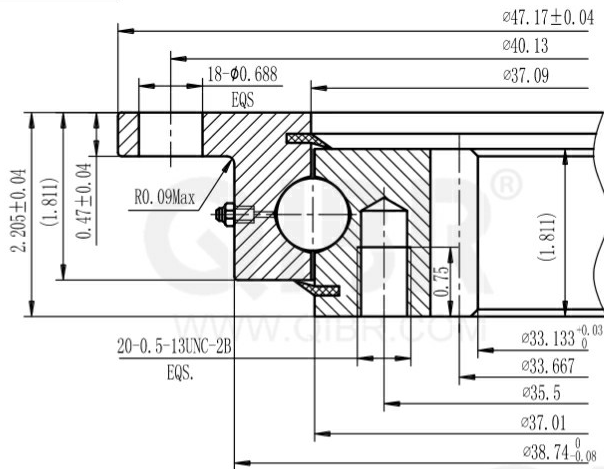

INCH DIMENSION

**QIBR**  
BEARINGS

LUOYANG QIBR BEARING CO., LTD

<http://www.QIBR.com>

FOUR-POINT  
CONTACT BALL  
SLEWING BEARING

PART  
NUMBER QRK6-37N1Z