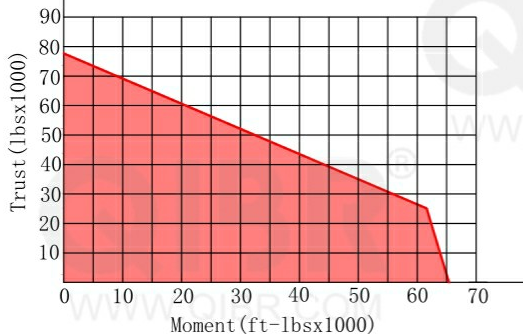

INCH DIMENSION

**QIBR**  
BEARINGS

LUOYANG QIBR BEARING CO., LTD

<http://www.QIBR.com>

FOUR-POINT  
CONTACT BALL  
SLEWING BEARING

PART  
NUMBER QRK6-37E1Z