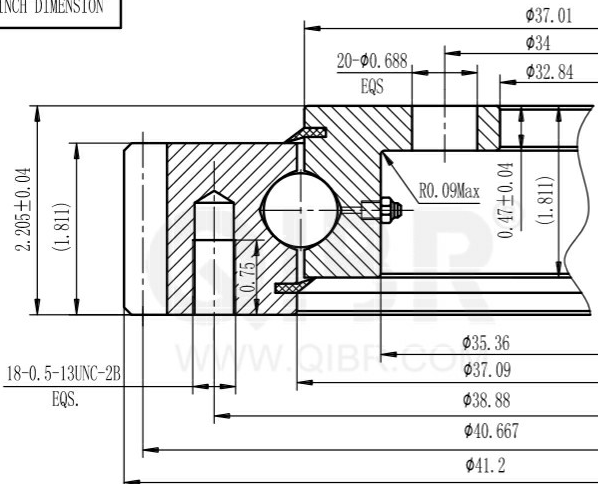

INCH DIMENSION

**QIBR**  
BEARINGS

LUOYANG QIBR BEARING CO., LTD

<http://www.QIBR.com>

FOUR-POINT  
CONTACT BALL  
SLEWING BEARING

PART  
NUMBER QRK6-37E1Z