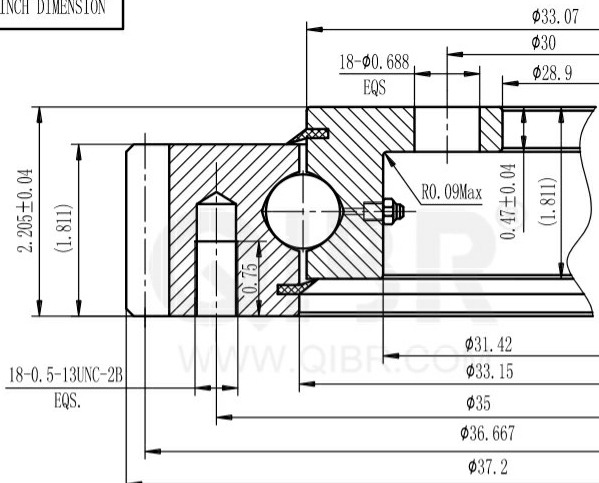

INCH DIMENSION

**QIBR**  
BEARINGS

LUOYANG QIBR BEARING CO., LTD  
<http://www.QIBR.com>

FOUR-POINT  
CONTACT BALL  
SLEWING BEARING

PART  
NUMBER QRK6-33E1Z