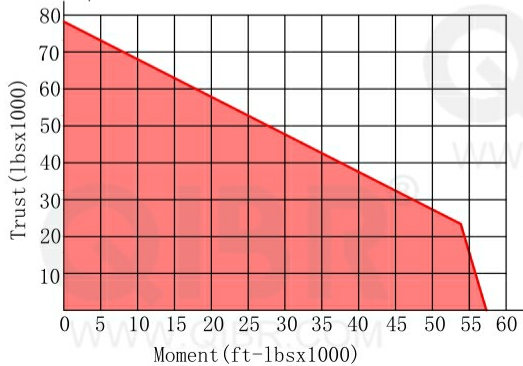

INCH DIMENSION

**QIBR**  
BEARINGS

LUOYANG QIBR BEARING CO., LTD  
<http://www.QIBR.com>

FOUR-POINT  
CONTACT BALL  
SLEWING BEARING

PART  
NUMBER QRK6-33E1Z