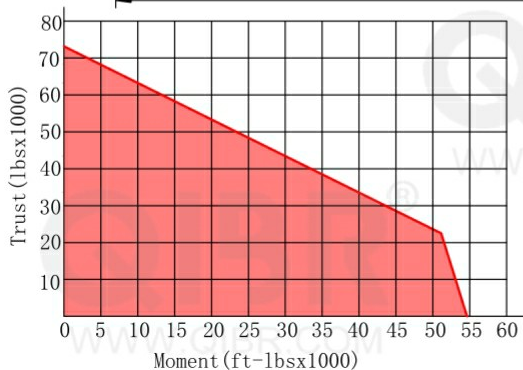

INCH DIMENSION

**QIBR**  
BEARINGS

LUOYANG QIBR BEARING CO., LTD

<http://www.QIBR.com>

FOUR-POINT  
CONTACT BALL  
SLEWING BEARING

PART  
NUMBER QRK6-29P1Z