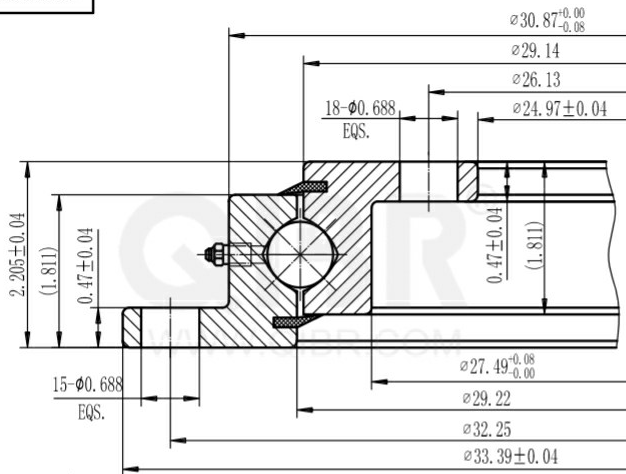

INCH DIMENSION

**QIBR**  
BEARINGS

LUOYANG QIBR BEARING CO., LTD

<http://www.QIBR.com>

FOUR-POINT  
CONTACT BALL  
SLEWING BEARING

PART  
NUMBER QRK6-29P1Z