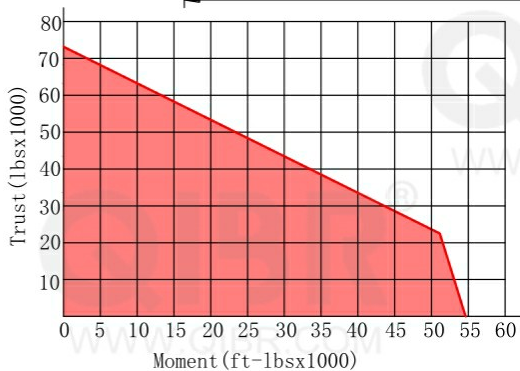

INCH DIMENSION

**QIBR**  
BEARINGS

LUOYANG QIBR BEARING CO., LTD

<http://www.QIBR.com>

FOUR-POINT  
CONTACT BALL  
SLEWING BEARING

PART  
NUMBER QRK6-29N1Z