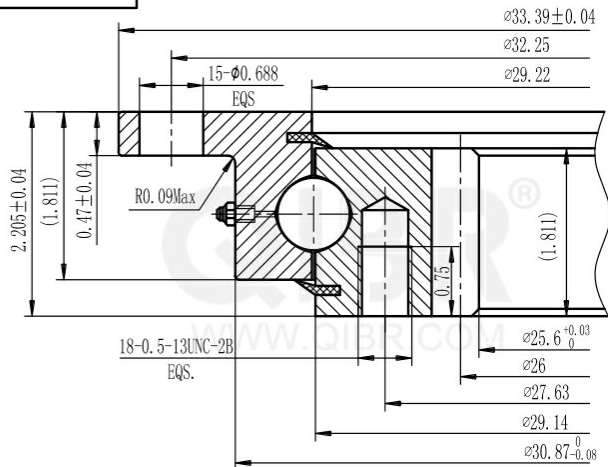

INCH DIMENSION

**QIBR**  
BEARINGS

LUOYANG QIBR BEARING CO., LTD

<http://www.QIBR.com>

FOUR-POINT  
CONTACT BALL  
SLEWING BEARING

PART  
NUMBER QRK6-29N1Z