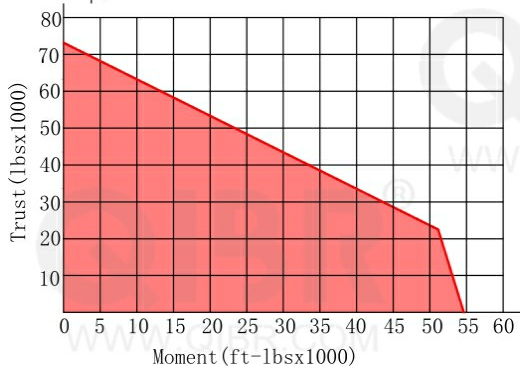

INCH DIMENSION

QIBR
BEARINGS

LUOYANG QIBR BEARING CO., LTD

<http://www.QIBR.com>

FOUR-POINT
CONTACT BALL
SLEWING BEARING

PART
NUMBER QRK6-29E1Z