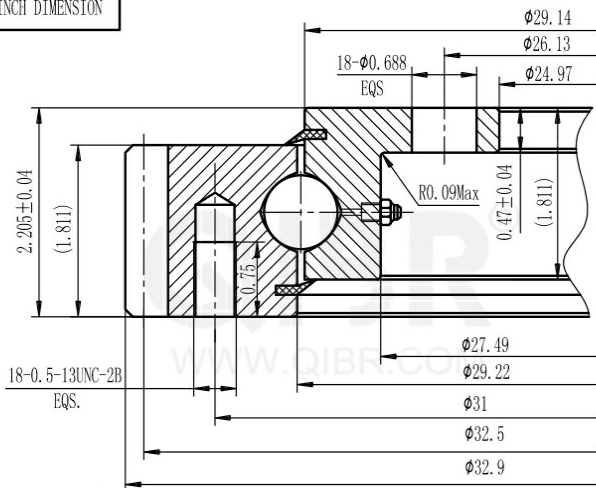

INCH DIMENSION

QIBR
BEARINGS

LUOYANG QIBR BEARING CO., LTD

<http://www.QIBR.com>

FOUR-POINT
CONTACT BALL
SLEWING BEARING

PART
NUMBER QRK6-29E1Z