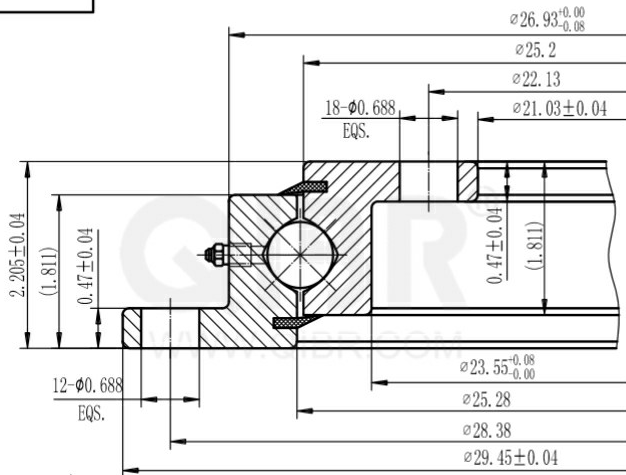

INCH DIMENSION

**QIBR**  
BEARINGS

LUOYANG QIBR BEARING CO., LTD

<http://www.QIBR.com>

FOUR-POINT  
CONTACT BALL  
SLEWING BEARING

PART  
NUMBER QRK6-25P1Z