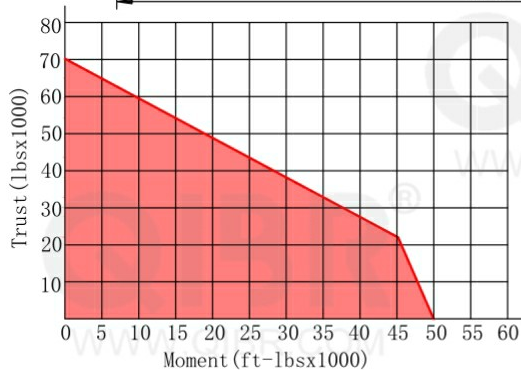

INCH DIMENSION

**QIBR**  
BEARINGS

LUOYANG QIBR BEARING CO., LTD

<http://www.QIBR.com>

FOUR-POINT  
CONTACT BALL  
SLEWING BEARING

PART  
NUMBER QRK6-25P1Z