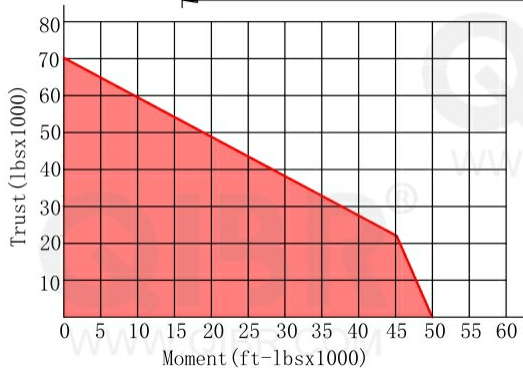

INCH DIMENSION

**QIBR**  
BEARINGS

LUOYANG QIBR BEARING CO., LTD

<http://www.QIBR.com>

FOUR-POINT  
CONTACT BALL  
SLEWING BEARING

PART  
NUMBER QRK6-25N1Z