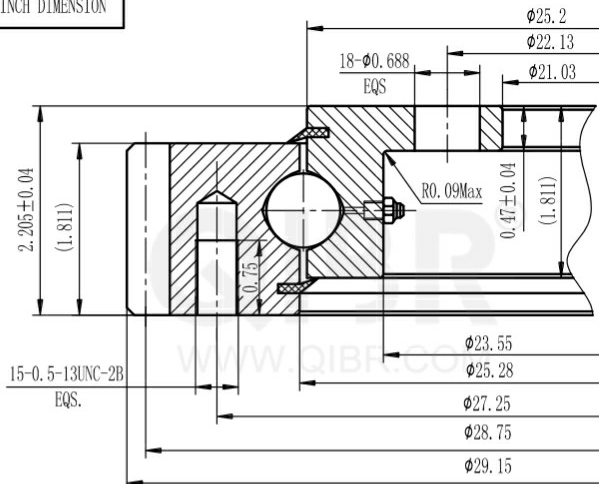

INCH DIMENSION

**QIBR**  
BEARINGS

LUOYANG QIBR BEARING CO., LTD

<http://www.QIBR.com>

FOUR-POINT  
CONTACT BALL  
SLEWING BEARING

PART  
NUMBER QRK6-25E1Z