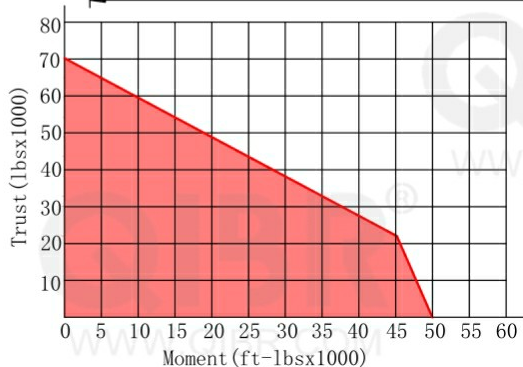

INCH DIMENSION

**QIBR**  
BEARINGS

LUOYANG QIBR BEARING CO., LTD

<http://www.QIBR.com>

FOUR-POINT  
CONTACT BALL  
SLEWING BEARING

PART  
NUMBER QRK6-25E1Z