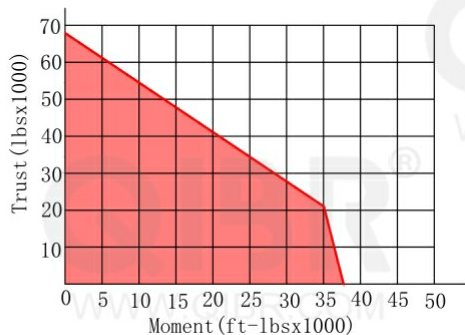

INCH DIMENSION

QIBR
BEARINGS

LUOYANG QIBR BEARING CO., LTD

<http://www.QIBR.com>

FOUR-POINT
CONTACT BALL
SLEWING BEARING

PART
NUMBER QRK6-22P1Z