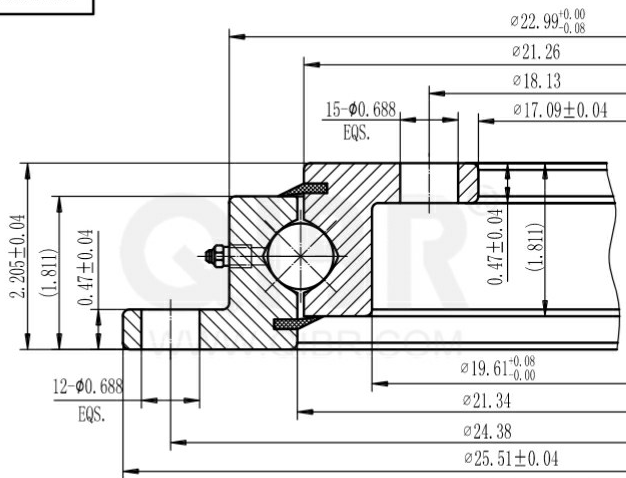

INCH DIMENSION

QIBR
BEARINGS

LUOYANG QIBR BEARING CO., LTD

<http://www.QIBR.com>

FOUR-POINT
CONTACT BALL
SLEWING BEARING

PART
NUMBER QRK6-22P1Z