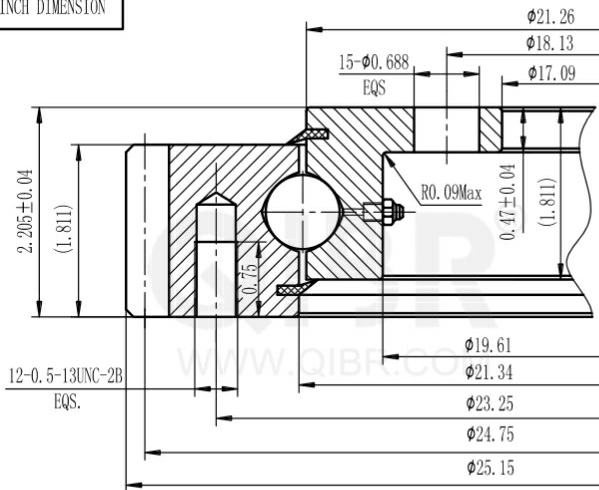

INCH DIMENSION

**QIBR**  
BEARINGS

LUOYANG QIBR BEARING CO., LTD

<http://www.QIBR.com>

FOUR-POINT  
CONTACT BALL  
SLEWING BEARING

PART  
NUMBER QRK6-22E1Z