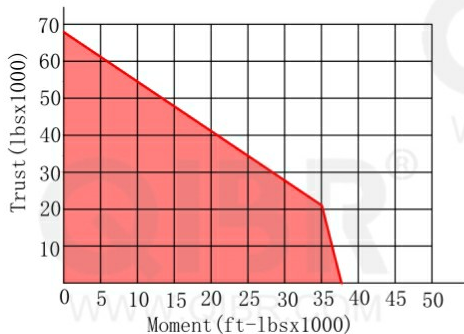

INCH DIMENSION

**QIBR**  
BEARINGS

LUOYANG QIBR BEARING CO., LTD

<http://www.QIBR.com>

FOUR-POINT  
CONTACT BALL  
SLEWING BEARING

PART  
NUMBER QRK6-22E1Z