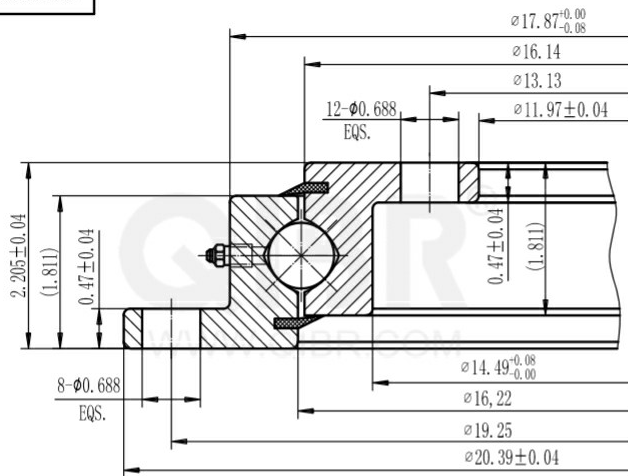

INCH DIMENSION

QIBR
BEARINGS

LUOYANG QIBR BEARING CO., LTD

<http://www.QIBR.com>

FOUR-POINT
CONTACT BALL
SLEWING BEARING

PART
NUMBER QRK6-16P1Z