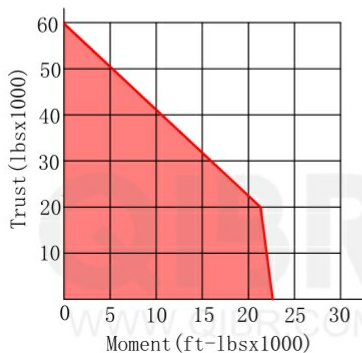

INCH DIMENSION

QIBR
BEARINGS

LUOYANG QIBR BEARING CO., LTD

<http://www.QIBR.com>

FOUR-POINT
CONTACT BALL
SLEWING BEARING

PART
NUMBER QRK6-16P1Z