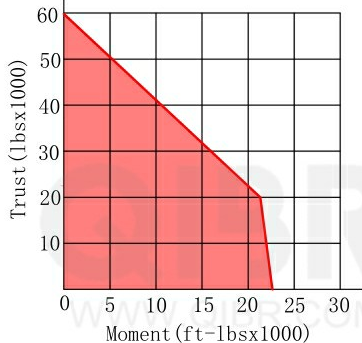

INCH DIMENSION

**QIBR**  
BEARINGS

LUOYANG QIBR BEARING CO., LTD

<http://www.QIBR.com>

FOUR-POINT  
CONTACT BALL  
SLEWING BEARING

PART  
NUMBER QRK6-16E1Z