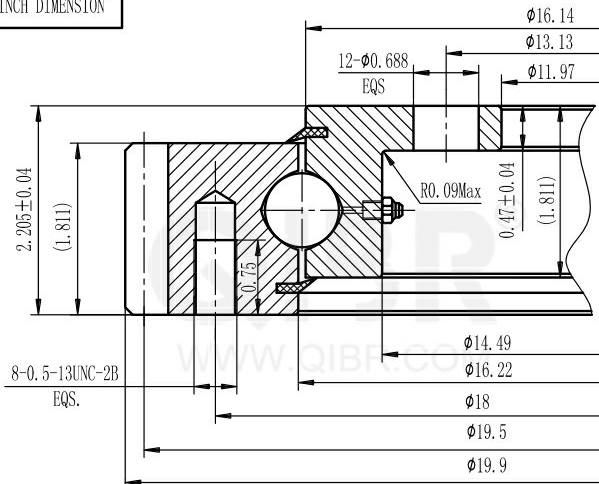

INCH DIMENSION

**QIBR**  
BEARINGS

LUOYANG QIBR BEARING CO., LTD

<http://www.QIBR.com>

FOUR-POINT  
CONTACT BALL  
SLEWING BEARING

PART  
NUMBER QRK6-16E1Z