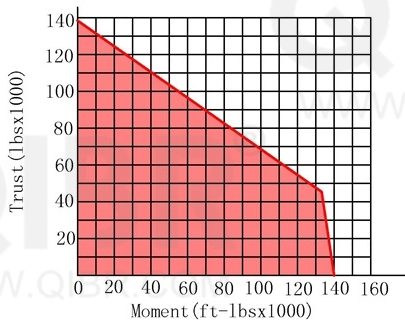

INCH DIMENSION

**QIBR**  
BEARINGS

LUOYANG QIBR BEARING CO., LTD

<http://www.QIBR.com>

FOUR-POINT  
CONTACT BALL  
SLEWING BEARING

PART  
NUMBER QHS6-43E1Z