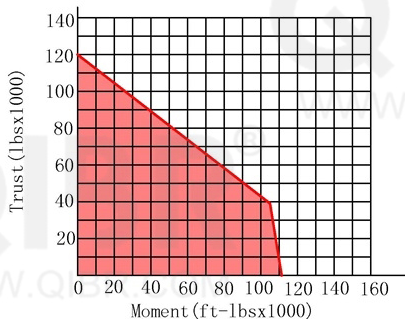

INCH DIMENSION

QIBR
BEARINGS

LUOYANG QIBR BEARING CO., LTD

<http://www.QIBR.com>

FOUR-POINT
CONTACT BALL
SLEWING BEARING

PART
NUMBER QHS6-29E1Z