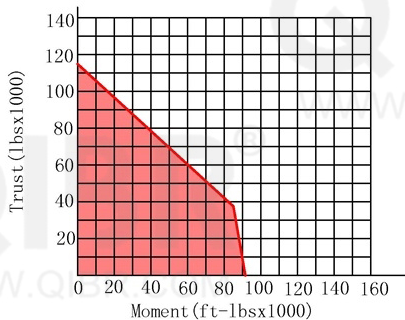

INCH DIMENSION

QIBR
BEARINGS

LUOYANG QIBR BEARING CO., LTD

<http://www.QIBR.com>

FOUR-POINT
CONTACT BALL
SLEWING BEARING

PART
NUMBER QHS6-25E1Z