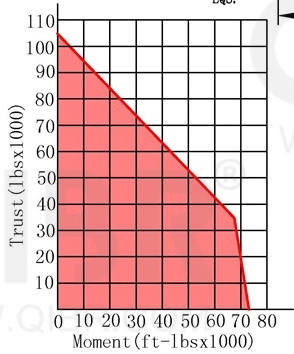

INCH DIMENSION

**QIBR**  
BEARINGS

LUOYANG QIBR BEARING CO., LTD

<http://www.QIBR.com>

FOUR-POINT  
CONTACT BALL  
SLEWING BEARING

PART  
NUMBER QHS6-21E1Z