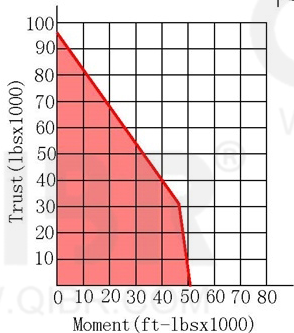

INCH DIMENSION

QIBR
BEARINGS

LUOYANG QIBR BEARING CO., LTD

<http://www.QIBR.com>

FOUR-POINT
CONTACT BALL
SLEWING BEARING

PART
NUMBER QHS6-16E1Z